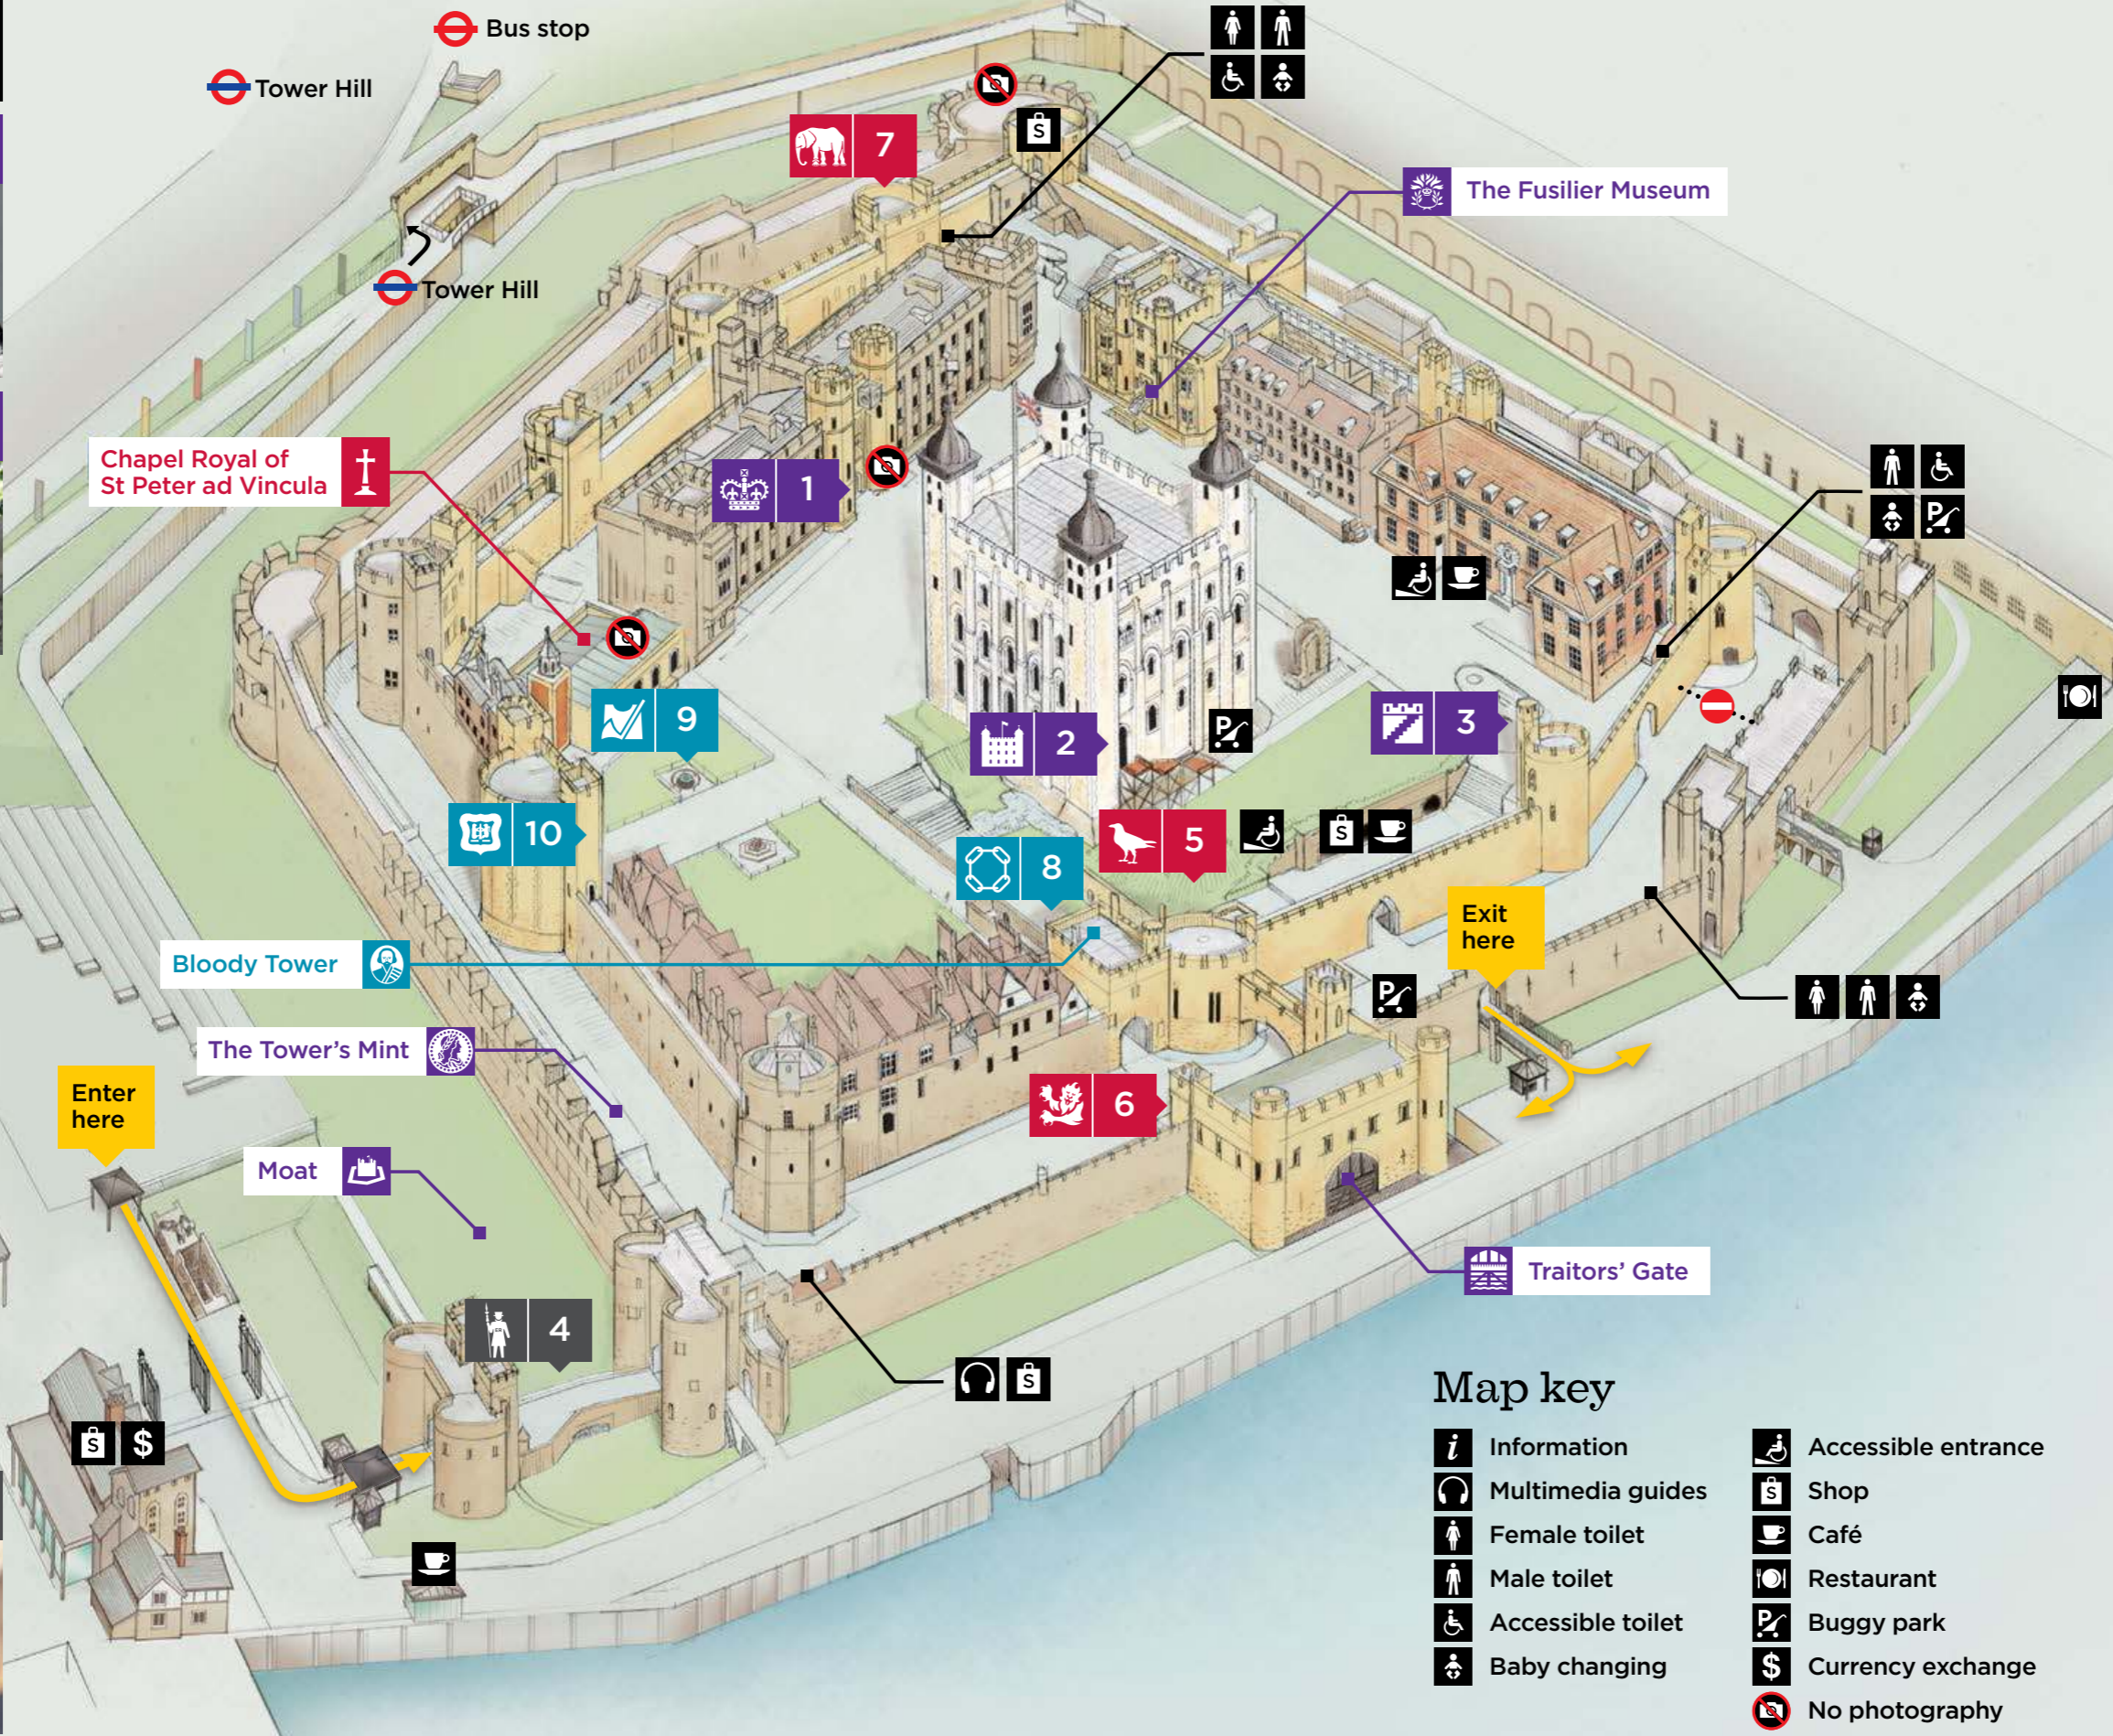

# Fortress

 Crown Jewels 1

 White Tower 2

 Battlements 3

 Tickets

 Group Tickets

 Welcome Centre

 Coach Park

# Explore three sides of the Tower's amazing story Fortress **Palace** Prison

# Prison

 Torture at the Tower 8

 Tower Executions 9

 Imprisonment at the Tower 10

## Map key

-  Information
-  Multimedia guides
-  Female toilet
-  Male toilet
-  Accessible toilet
-  Baby changing
-  Accessible entrance
-  Shop
-  Café
-  Restaurant
-  Buggy park
-  Currency exchange
-  No photography